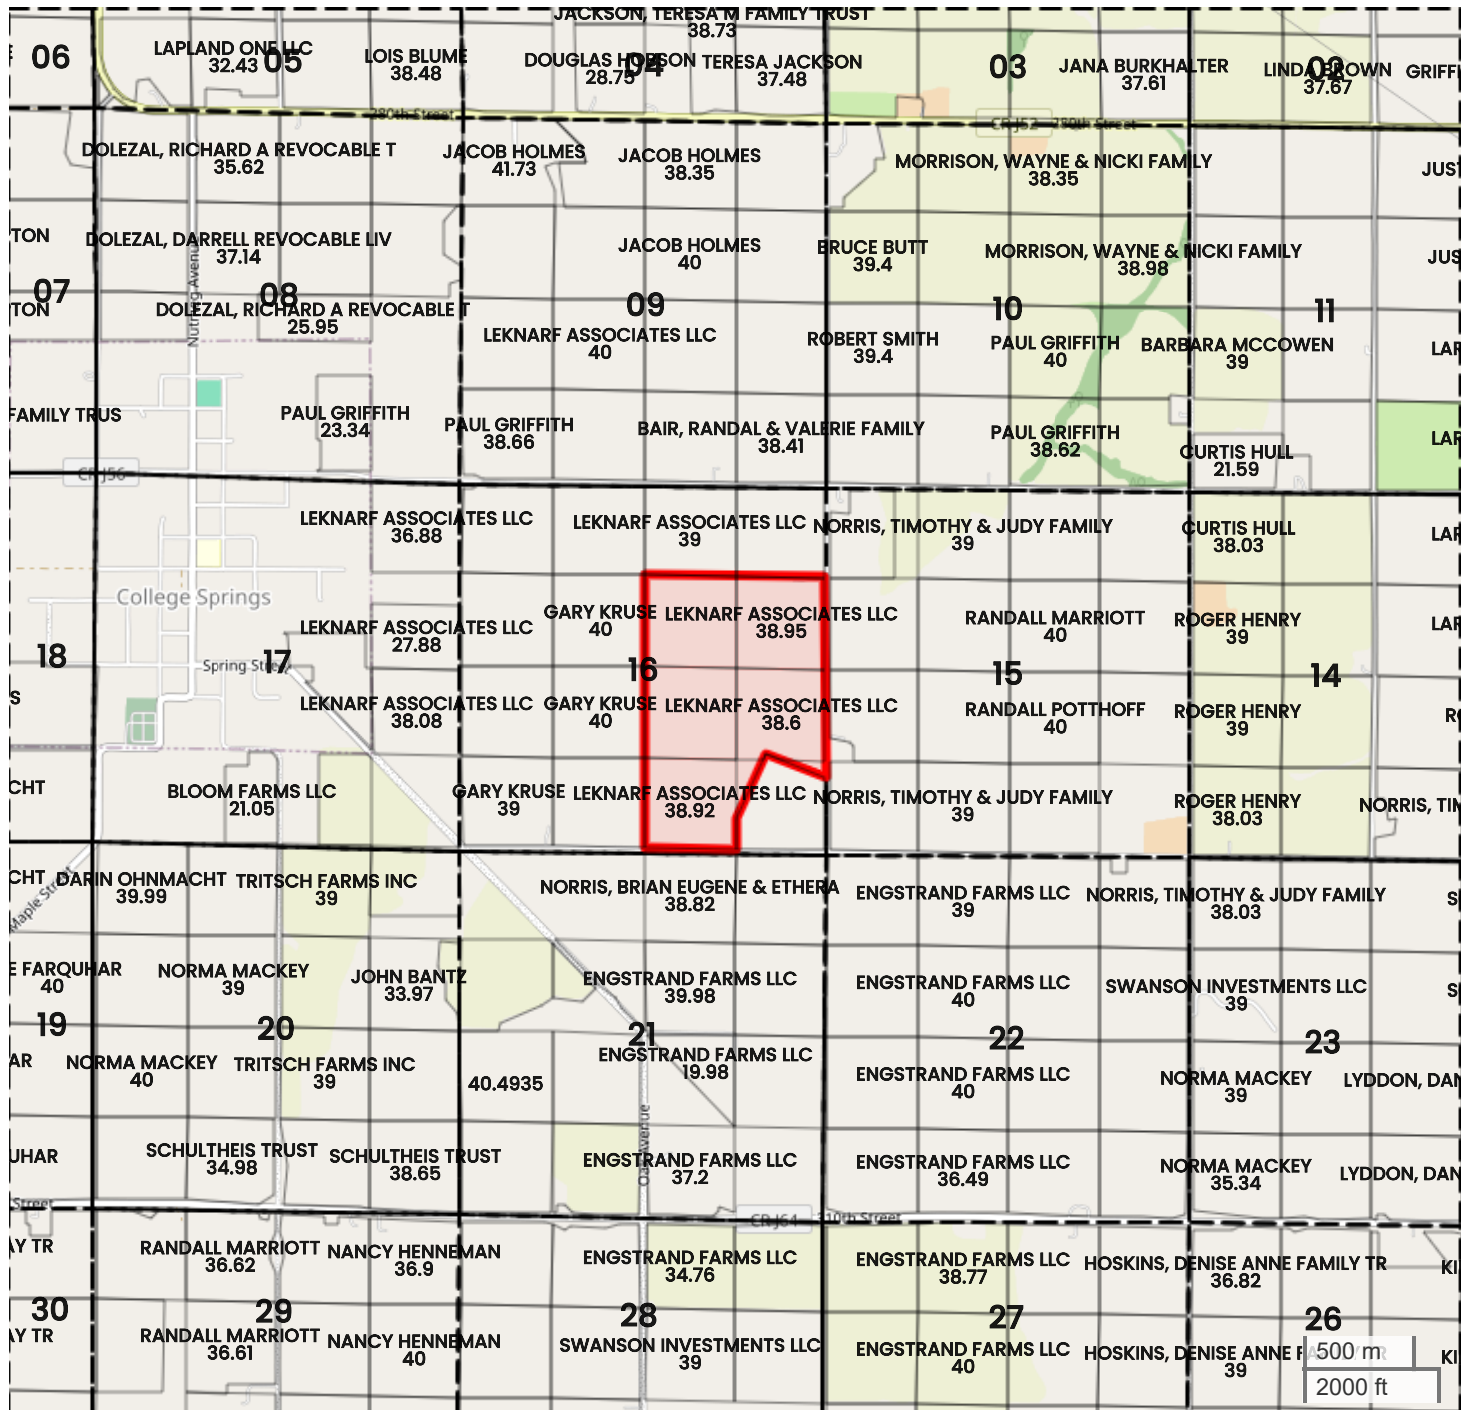

LEKNARF - 3 (205.30 AC TOTAL, 181.26 AC TILLABLE)

# PLAT MAP

Center: 40.614770, -95.092479

16-67N-37W

Amity Township

Page County, IA

FarmWorth, LLC makes no representations or warranties, express or implied, as to the accuracy of any information, data, numerical values, boundaries, or any other information generated through the use of FarmWorth.com. User is solely responsible for independently investigating and determining all information provided through FarmWorth.com prior to use and waives any and all claims against FarmWorth, LLC for any inaccuracies or inconsistencies in the information and/or data.